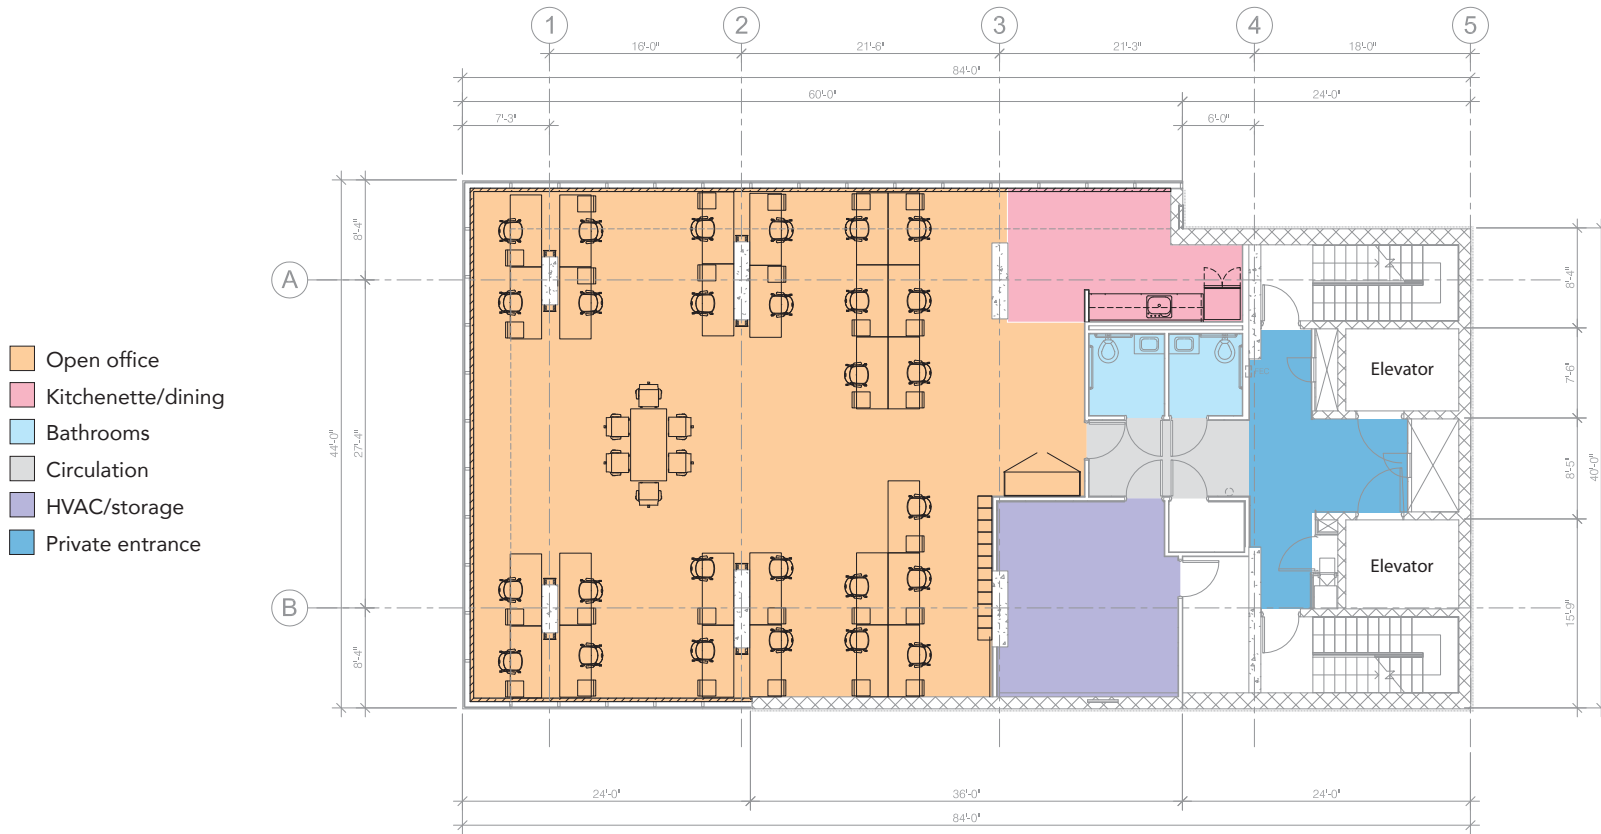

Park201Space - Floor 2

2,888 sqft

Measurements taken from architectural drawings. Usable sqft is approximate and not guaranteed.

Park201Space - Floor 3

2,804 sqft

Measurements taken from architectural drawings. Usable sqft is approximate and not guaranteed.

Park201Space - Floor 4

2,804 sqft

Measurements taken from architectural drawings. Usable sqft is approximate and not guaranteed.